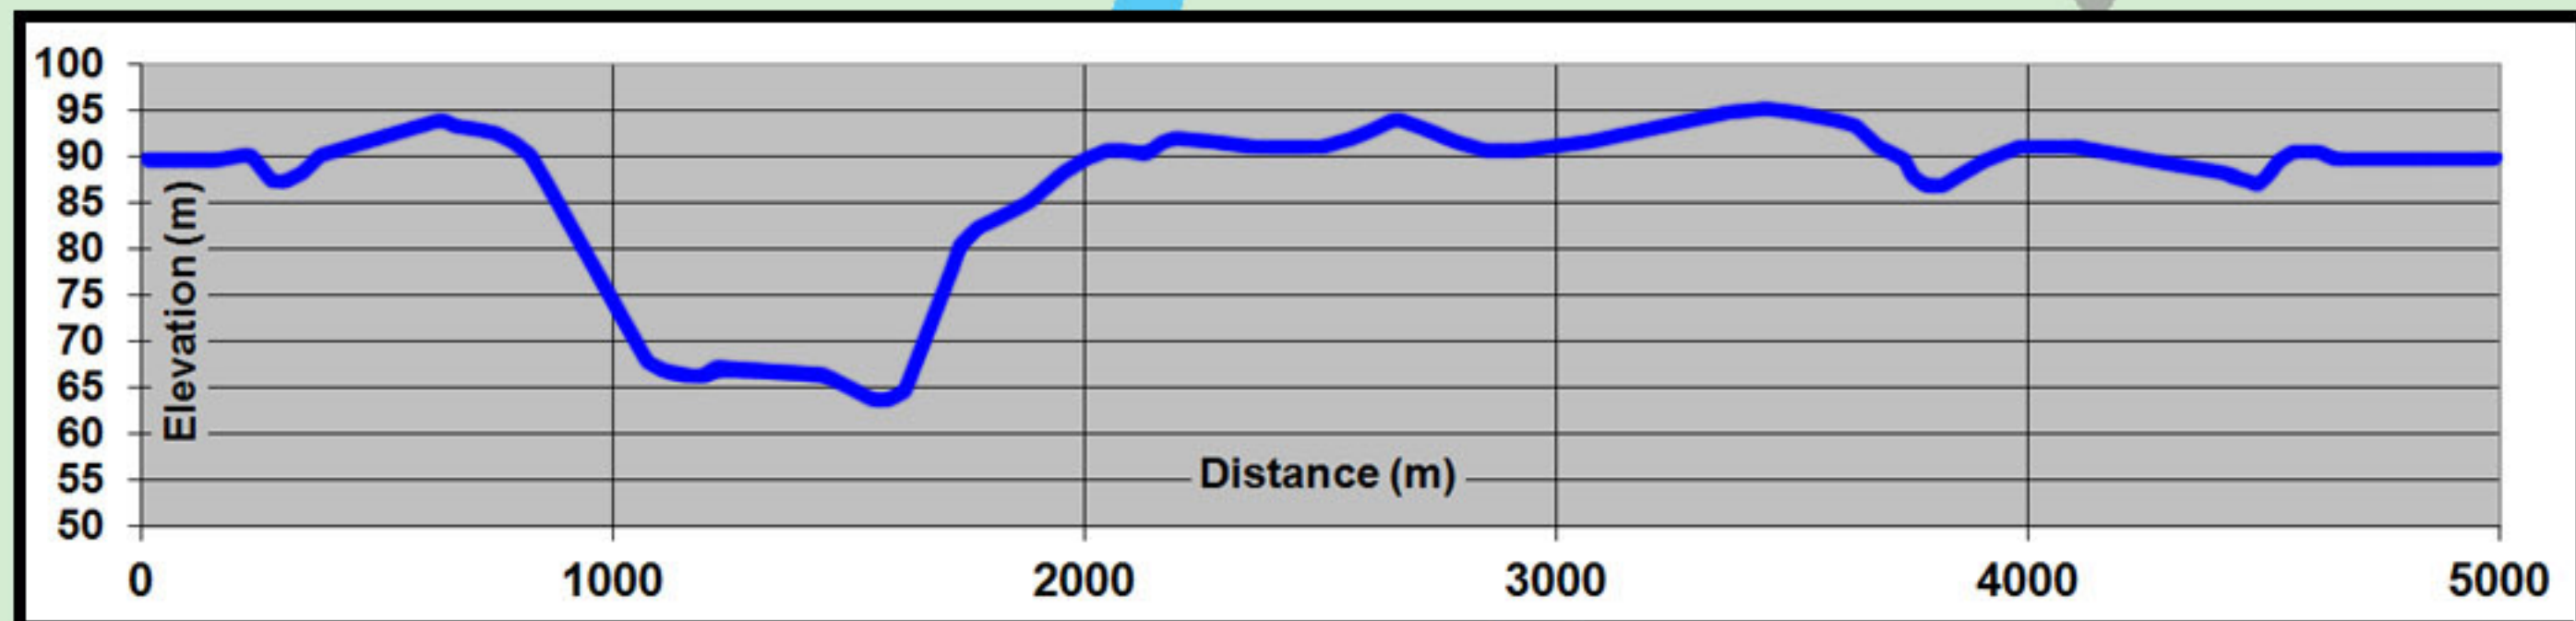

CENTRAL LANCASHIRE 5K ROUTE (Waypoints)

A-B-C-D-E-F-G-F-H-I-J-I-F-E-D-K-L-M-N-O-P-C-B-Q-A

CL5K PROFILE

Key

- CL5K Route
- Waypoints
- K Markers
- End Crossover