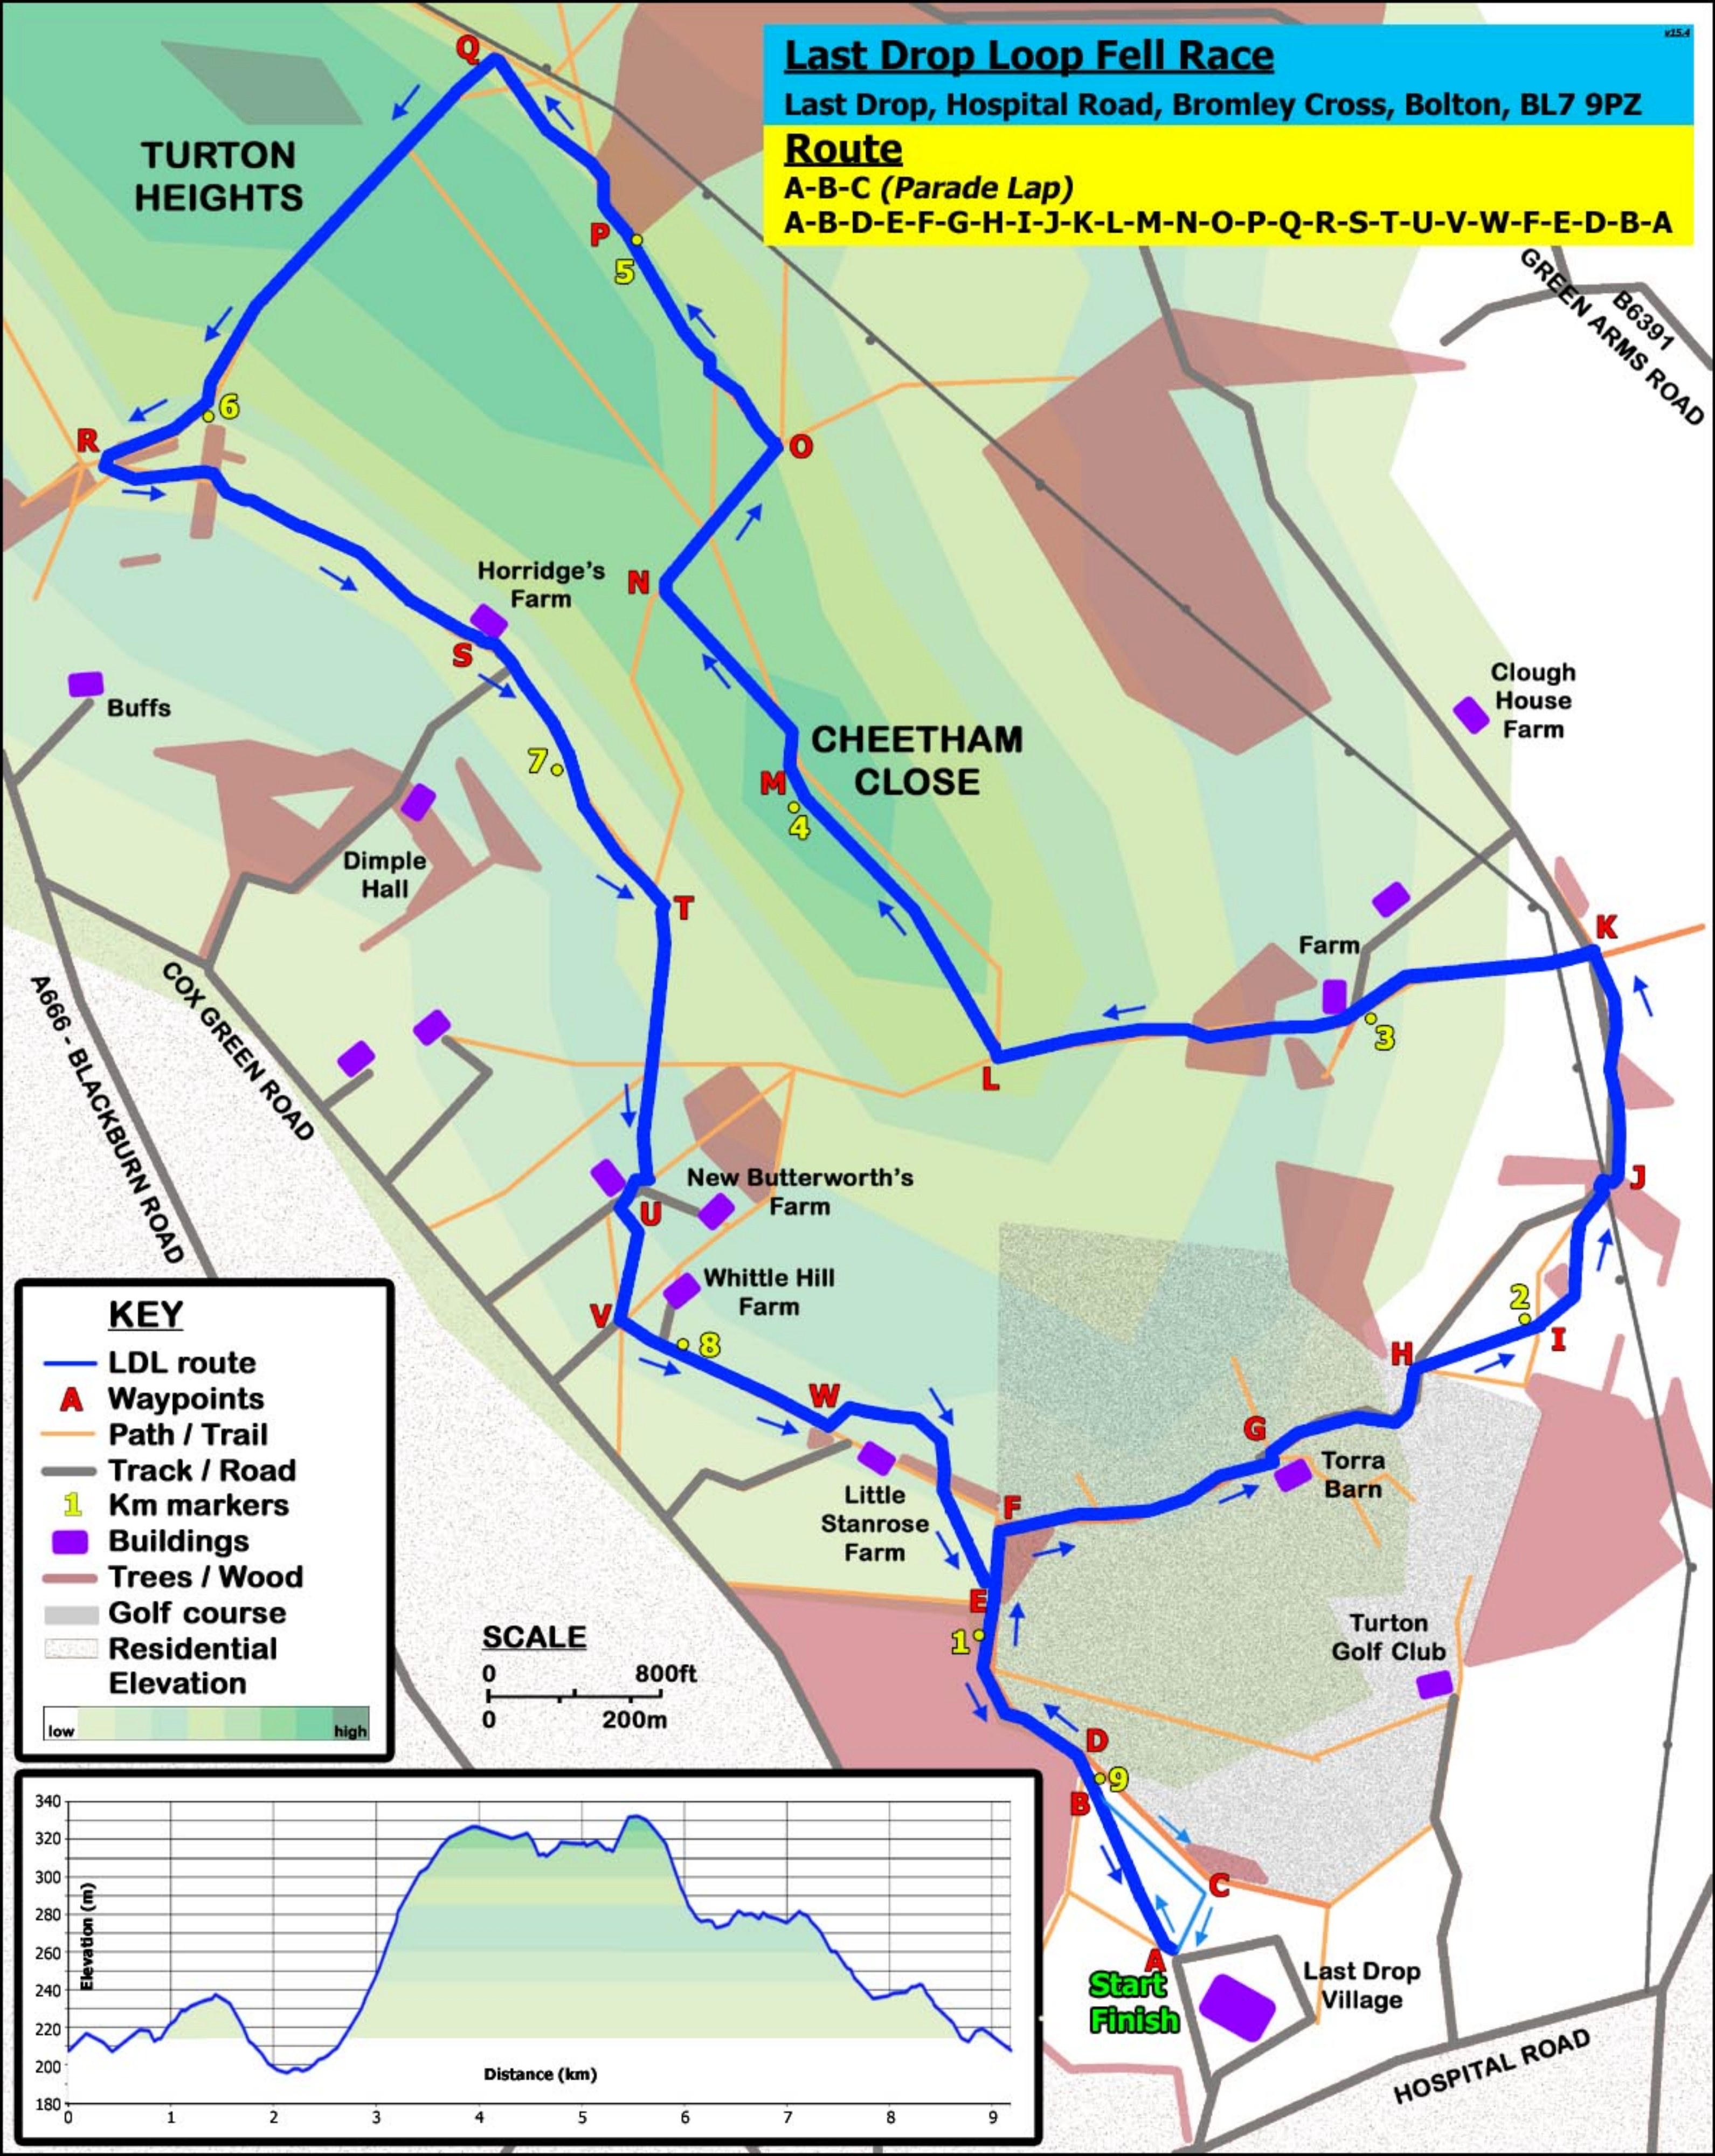

# Last Drop Loop Fell Race

Last Drop, Hospital Road, Bromley Cross, Bolton, BL7 9PZ

## Route

A-B-C (Parade Lap)

A-B-D-E-F-G-H-I-J-K-L-M-N-O-P-Q-R-S-T-U-V-W-F-E-D-B-A

TURTON HEIGHTS

CHEETHAM CLOSE

### KEY

- LDL route
- A Waypoints
- Path / Trail
- Track / Road
- 1 Km markers
- Buildings
- Trees / Wood
- Golf course
- Residential
- Elevation

New Butterworth's Farm

Whittle Hill Farm

Little Stanrose Farm

Torra Barn

Turton Golf Club

Last Drop Village