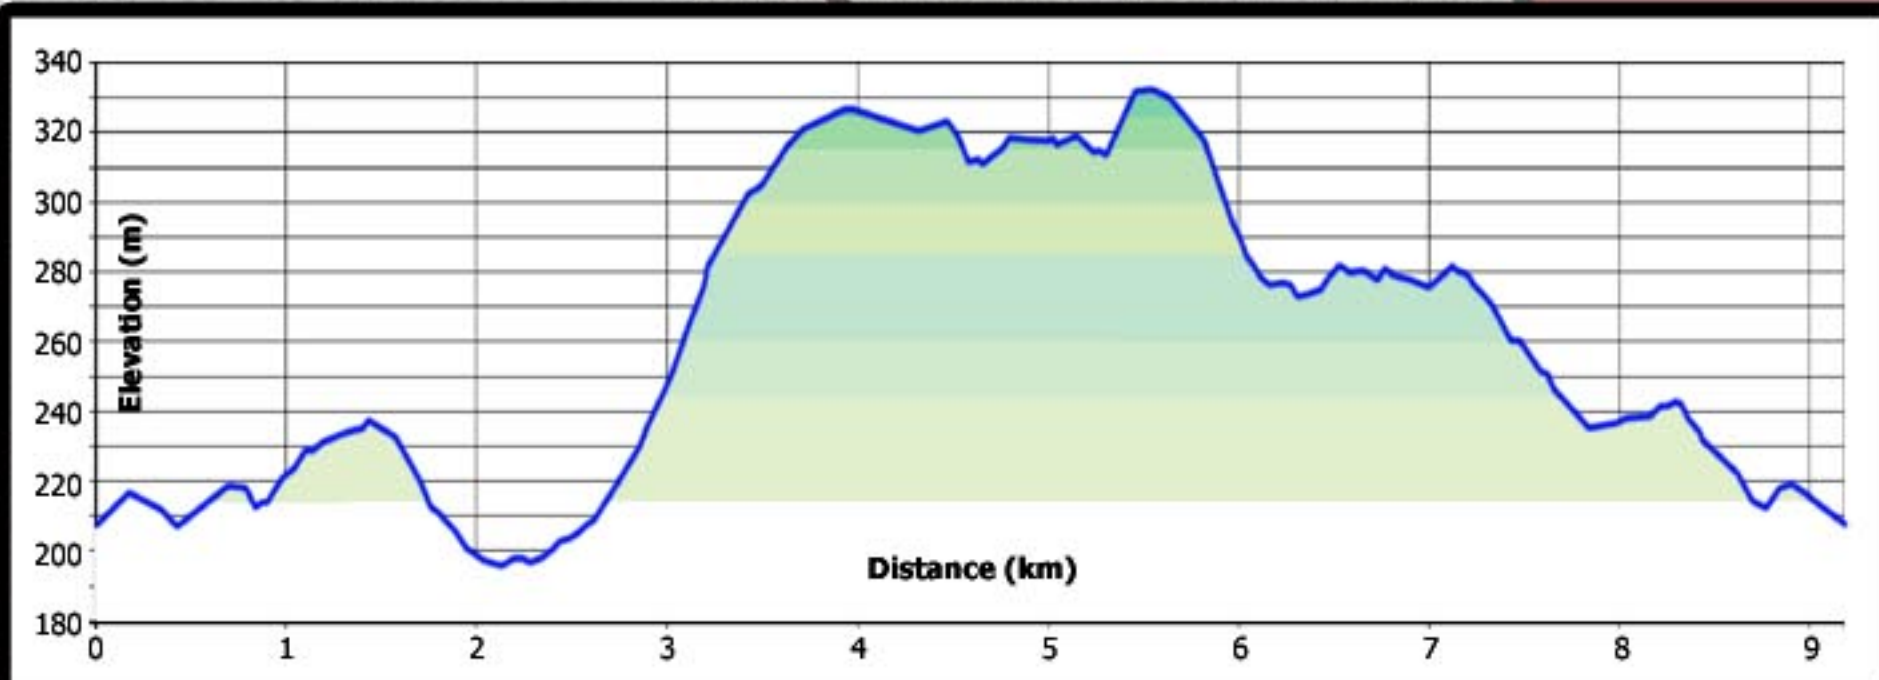

# Last Drop Loop Fell Race

Last Drop, Hospital Road, Bromley Cross, Bolton, BL7 9PZ

## Route

A-B-C (Parade Lap)

A-B-D-E-F-G-H-I-J-K-L-M-N-O-P-Q-R-S-T-U-V-W-F-E-D-B-A

TURTON HEIGHTS

CHEETHAM CLOSE

### KEY

- LDL route
- A Waypoints
- Path / Trail
- Track / Road
- 1 Km markers
- Buildings
- Trees / Wood
- Golf course
- Residential
- Elevation

### SCALE

Start  
Finish

HOSPITAL ROAD

B6391  
GREEN ARMS ROAD

A666 - BLACKBURN ROAD  
COX GREEN ROAD

Horridge's Farm

Clough House Farm

Dimple Hall